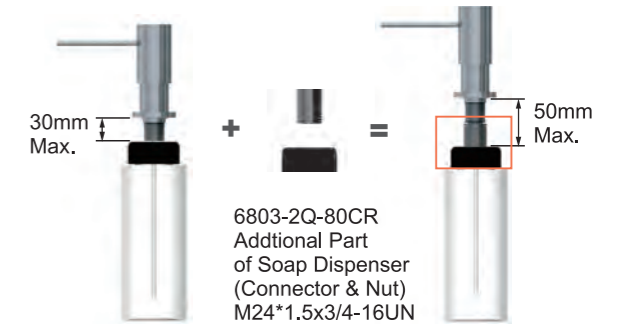

6803-2Q-80CR
Additional Part
of Soap Dispenser
(Connector & Nut)
M24*1.5x3/4-16UN