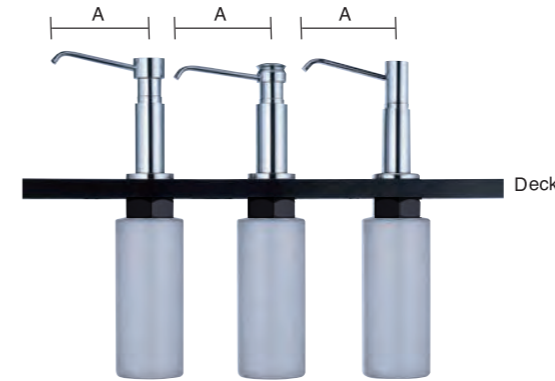

Plumbing Fittings

Countertop Soap Dispenser

6880-26-80CP Each dispense:1.0cc Capacity:360ml A:81mm	6803-26-80CP Each dispense:1.0cc Capacity:360ml A:81mm	6759-26-80CP Each dispense:1.0cc Capacity:360ml A:81mm
6880-26-81CP A:163mm	6803-26-81CP A:163mm	6759-26-81CP A:163mm