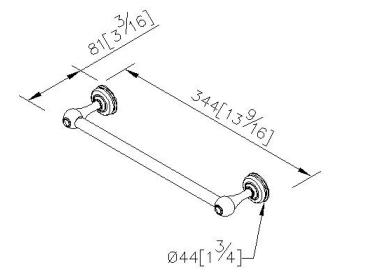

Towel Bar 6703-11-80CP

INTRODUCTION:

Create a sophisticated look with the Classik collection. Inspired by timeless & classic concepts, Classik allows you to coordinate faucets, showers and finishes to explore your own design ideas. This 300mm towel bar combines vintage design with quality craftsmanship to enhance the beauty in your bathing space.

DESCRIPTION:

- 1.Brass of forging body meets JIS 3771 standard
- 2.Premium metal construction for durability
- 3.Justime finishes resist corrosion and tarnish
- 4.Finish meets the standard of ASTM-SC2
- 5.Maximum loading of 4kg f
- 6.Equipped with stainless steel screws for secure installation
- 7.Coordinates with other products in Classik collection

unit: mm[inch]

Certification:

Fixing Kits:

- 1.SUS 304 Stainless Steel Screws*4
- Plastic Anchors*4
Material of Wall Mount Bracket: Plastic*1

AWARD: