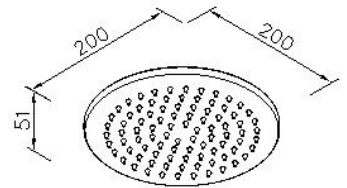

Showerhead 200mm
6808-A1-80CP

INTRODUCTION:

A comprehensive design conception brings the function and esthetics to product. The square shape appears the beauty of simplicity.

DESCRIPTION:

1. Plastic plated surface pass salt spray test CASS 4 hours.
2. Conform 2.2 GPM max.