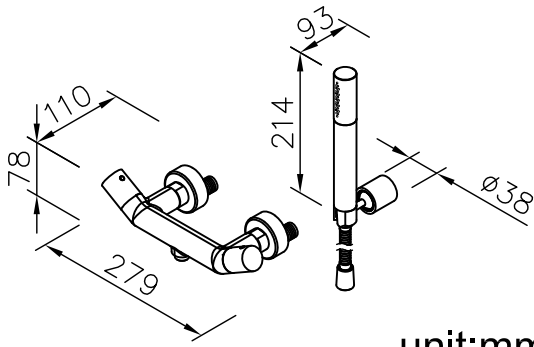

Shower Mixer W/Hand Shower & 150cm Hose & Wall Bracket

unit:mm