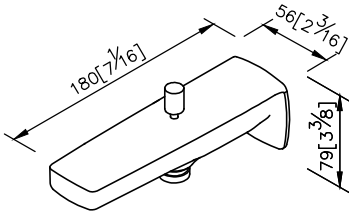

Tub Spout W/Diverter
6779-9V-80CP

1. Easy-pull diverter for changing water stream flow.
2. Premium metal body structure ensures reliability and durability.
3. JUSTIME finishes resist corrosion and tarnishing.
4. Complement the Pan 2 collection of faucets and showers.

unit: mm[inch]