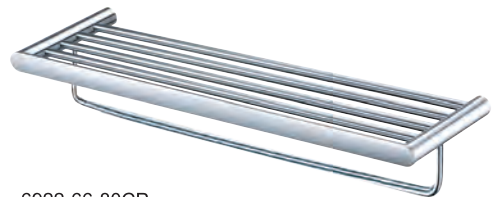

# Charming-6922

CP MA W1

JUSTIME

6922-10-80CP  
Towel Bar  
(C/C 600mm)

6922-11-80CP  
Towel Bar  
(C/C 300mm)

6922-15-80CP  
Double Towel Bar  
(C/C 760mm)

6922-66-80CP  
Bath Towel Rack With Rail  
(C/C 600mm)

6922-70-80CP  
Shelf  
(C/C 450mm)

6922-50-80MA  
Robe Hook

6922-35-80MA  
Tooth Brush Holder

6922-20-80W1  
Soap Dish

6922-22-80CP  
Soap Dish

6922-40-80CP  
Toilet Tissue Holder

6922-83-80MA  
Wall-Mounted Toilet  
Brush Holder