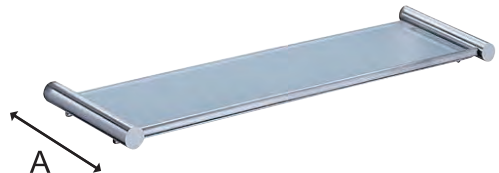

6806-70-80S1
Glass Shelf
(C/C 450mm, A:120mm)