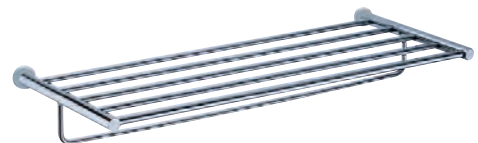

7806-66-80S1
Bath Towel Rack with Rail
(C/C 600mm, Light Commercial Only)