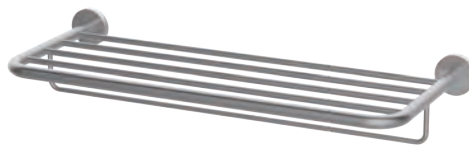

# Simple-7810

Stainless Steel

JUSTIME

Living Simply

7810-50-80S1  
Robe Hook

7810-20-80S1  
Soap Dish

7810-25-80S1  
Soap Dispenser  
(Capacity:140ml)

7810-29-80S1  
Soap Dispenser With  
Front Window Slot  
(Capacity:360ml)

7810-40-80S1  
Toilet Tissue Holder

7810-41-80S1  
Toilet Tissue Holder  
With Lid

7810-60-80S1  
Towel Ring

7810-30-80S1  
Tumbler Holder

7810-10-80S1  
Towel Bar  
(C/C 600mm)

7810-66-80S1  
Bath Towel Rack With Rail  
(C/C 600mm)

7810-70-80S1  
Shelf  
(L600mm)

7810-81-80S1  
Toilet Brush Holder

7875-10-80CP  
Towel Bar  
(C/C 600mm)

7875-50-80CP  
Robe Hook

7875-50-80PK  
Robe Hook

7875-70-80CP  
Shelf  
(L500\*W130mm)

7875-40-80CP  
Toilet Tissue Holder