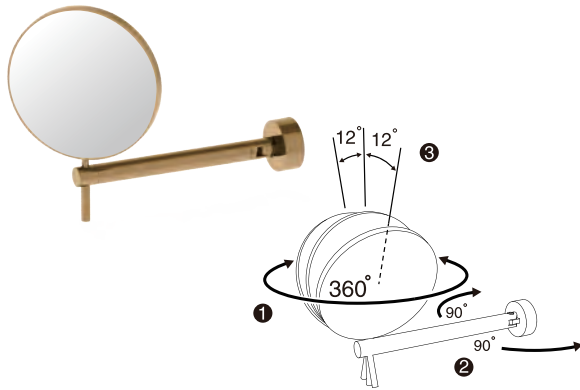

7810-70-80S1  
Shelf  
(L600mm)

7810-81-80S1  
Toilet Brush Holder

7875-10-80CP  
Towel Bar  
(C/C 600mm)

7875-50-80CP  
Robe Hook

7875-50-80PK  
Robe Hook

7875-70-80CP  
Shelf  
(L500\*W130mm)

7875-40-80CP  
Toilet Tissue Holder

7875-40-80PK  
Toilet Tissue Holder

7875-41-80CP  
Toilet Tissue Holder With Shelf  
(L230\*W130mm)

7875-60-80CP  
Towel Ring

7875-60-80PK  
Towel Ring

7875-42-80CP  
Double Toilet Tissue Holder With Shelf  
(L330\*W130mm)

# Freestanding Collection

JUSTIME

The Beauty  
of Simplicity

6899-28-8000  
Tray Set

6901-24-80CP  
Soap Dish

6901-45-80CP  
Cotton Wool Pot

6901-34-81CP  
Tumbler

6901-36-81CP  
Tooth Brush Holder

# Mirrors

6910-R2-80PK  
2.5\*Magnifying Mirror With Adjustable Arm

7882-76-80KG  
Mirror #304  
(588mm)

7882-78-80KG  
Mirror #304  
(800mm)

6910-R3-80CP  
2.5\*Magnifying Mirror With Adjustable Arms

7882-76-80MA  
Mirror #304  
(588mm)