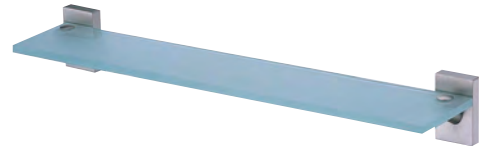

6863-40-80BL  
Toilet Tissue Holder

6863-87-80BL  
Soap Basket

6863-80-80BL  
Toilet Brush Holder

6893-10-80SS  
Towel Bar  
(C/C 600mm)

6893-70-80SS  
Shelf  
(L600mm)

6893-50-80SS  
Robe Hook

6893-52-80SS  
2 Hooks