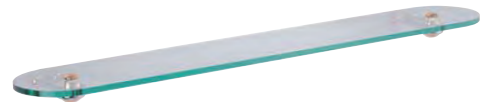

6861-70-80PV
Shelf
(L600mm)