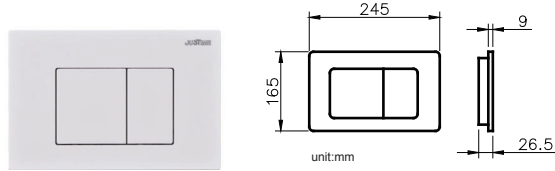

6373-K1-8000

Finish : White

Operating mode : Mechanical

Matching concealed cisterns : 6373-01-8000. 6373-02-8000
6373-03-8000