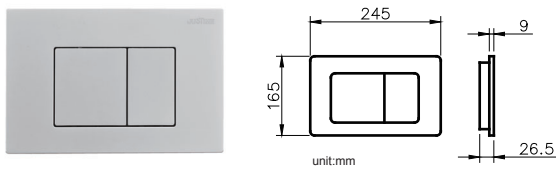

6373-K1-80SD

Finish : Chrome Matte

Operating mode : Mechanical

Matching concealed cisterns : 6373-01-8000. 6373-02-8000
6373-03-8000