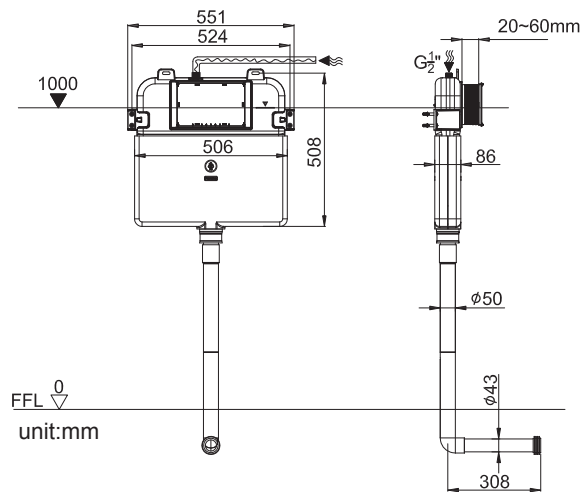

JUSTIME

CONCEALED CISTERN

CONCEALED CISTERN

JUSTIME

6373-01-8000 Concealed Cistern		
Installation dimension	LxWxH(mm)	590x(90-110)x(1140-1260)mm
Water volume adjustment	Full flush	4.5L~6L
	Half flush	3L~4.5L
Actuator Size		245x165mm
Front Push		Matching wall-hung toilet

CONCEALED CISTERN

JUSTIME

6373-03-8000 Concealed Cistern		
Installation dimension	LxWxH(mm)	506x90x(715-990)mm
Water volume adjustment	Full flush	4.5L~6L
	Half flush	3L~4.5L
Actuator Size		245x165mm
Front Push		Matching wall-hung toilet

CONCEALED CISTERN

JUSTIME

6373-P1-8000 Concealed Cistern		
Installation dimension	LxWxH(mm)	497x(90-110)x(1140-1260)mm
Water volume adjustment	Full flush	5.5~6.5L
	Half flush	3~3.5L
Actuator Size		245x165mm
Front Push		Matching wall-hung toilet

CONCEALED CISTERN

JUSTIME

6373-P4-8000 Concealed Cistern		
Installation dimension	LxWxH(mm)	467x820x1145mm
Water volume adjustment	Full flush	5.5~6.5L
	Half flush	3~3.5L
Actuator Size		245x165mm
Front Push		Matching wall-hung toilet