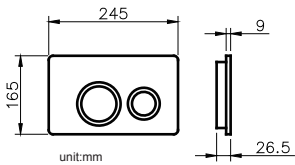

6373-K2-80CP

Finish : Chrome Shine

Operating mode : Mechanical

Matching concealed cisterns : 6373-01-8000. 6373-02-8000
6373-03-8000