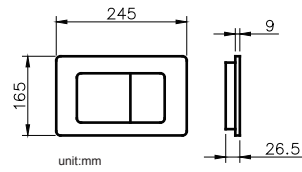

6373-K1-80SK

Finish : Champagne (PVD)

Operating mode : Mechanical

Matching concealed cisterns : 6373-01-8000. 6373-02-8000
6373-03-8000