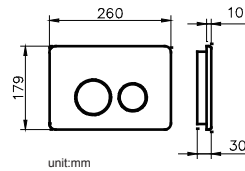

6373-K4-80AB

Finish : Stainless Steel

Operating mode : Mechanical

Matching concealed cisterns : 6373-01-8000. 6373-02-8000
6373-03-8000

6373-K4-80KG

Finish : Stainless Steel

Operating mode : Mechanical

Matching concealed cisterns : 6373-01-8000. 6373-02-8000
6373-03-8000