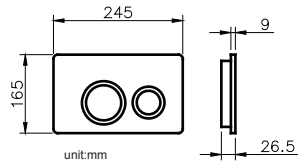

KEY PANEL

JUSTIME

6373-K2-80PK

Finish : White

Operating mode : Mechanical

Matching concealed cisterns : 6373-01-8000. 6373-02-8000

6373-03-8000