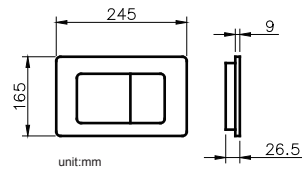

6373-K1-80PK

Finish : Gold (PVD)

Operating mode : Mechanical

Matching concealed cisterns : 6373-01-8000. 6373-02-8000
6373-03-8000