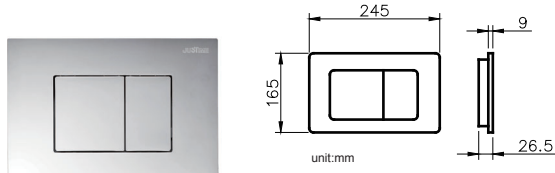

6373-K1-80CP

Finish : Chrome Shine

Operating mode : Mechanical

Matching concealed cisterns : 6373-01-8000. 6373-02-8000
6373-03-8000