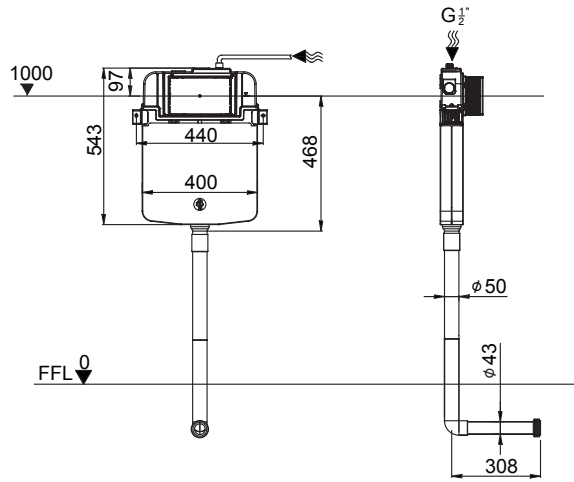

CONCEALED CISTERN

JUSTIME

6373-03-8000 Concealed Cistern		
Installation dimension	LxWxH(mm)	506x90x(715-990)mm
Water volume adjustment	Full flush	4.5L~6L
	Half flush	3L~4.5L
Actuator Size		245x165mm
Front Push		Matching wall-hung toilet

CONCEALED CISTERN

JUSTIME

6373-P1-8000 Concealed Cistern		
Installation dimension	LxWxH(mm)	497x(90-110)x(1140-1260)mm
Water volume adjustment	Full flush	5.5~6.5L
	Half flush	3~3.5L
Actuator Size		245x165mm
Front Push		Matching wall-hung toilet

CONCEALED CISTERN

JUSTIME

6373-P3-8000 Concealed Cistern		
Installation dimension	LxWxH(mm)	466x80x530mm
Water volume adjustment	Full flush	5.5~6.5L
	Half flush	3~3.5L
Actuator Size		245x165mm
Front Push		Mathing squat toilet

CONCEALED CISTERN

JUSTIME

6373-P4-8000 Concealed Cistern		
Installation dimension	LxWxH(mm)	467x820x1145mm
Water volume adjustment	Full flush	5.5~6.5L
	Half flush	3~3.5L
Actuator Size		245x165mm
Front Push		Matching wall-hung toilet