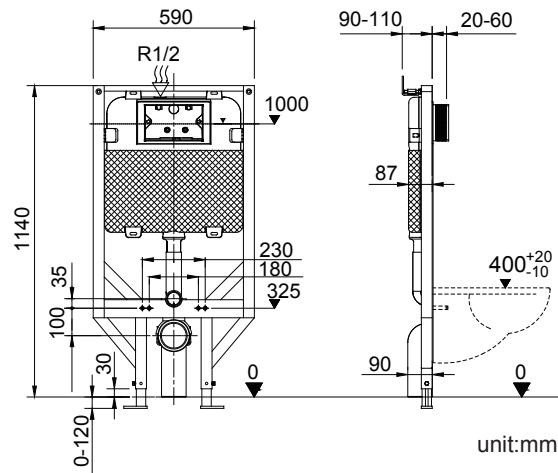

JUSTIME

CONCEALED CISTERN

CONCEALED CISTERN

JUSTIME

6373-01-8000 Concealed Cistern		
Installation dimension	LxWxH(mm)	590x(90-110)x(1140-1260)mm
Water volume adjustment	Full flush	4.5L~6L
	Half flush	3L~4.5L
Actuator Size		245x165mm
Front Push		Matching wall-hung toilet

CONCEALED CISTERN

JUSTIME

6373-03-8000 Concealed Cistern		
Installation dimension	LxWxH(mm)	506x90x(715-990)mm
Water volume adjustment	Full flush	4.5L~6L
	Half flush	3L~4.5L
Actuator Size		245x165mm
Front Push		Matching wall-hung toilet

CONCEALED CISTERN

JUSTIME

6373-P1-8000 Concealed Cistern		
Installation dimension	LxWxH(mm)	497x(90-110)x(1140-1260)mm
Water volume adjustment	Full flush	5.5~6.5L
	Half flush	3~3.5L
Actuator Size		245x165mm
Front Push		Matching wall-hung toilet

CONCEALED CISTERN

JUSTIME

6373-P4-8000 Concealed Cistern		
Installation dimension	LxWxH(mm)	467x820x1145mm
Water volume adjustment	Full flush	5.5~6.5L
	Half flush	3~3.5L
Actuator Size		245x165mm
Front Push		Matching wall-hung toilet