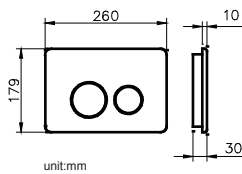

6373-K3-8031

Finish : Black (Glass)

Operating mode : Mechanical

Matching concealed cisterns : 6373-01-8000. 6373-02-8000
6373-03-8000