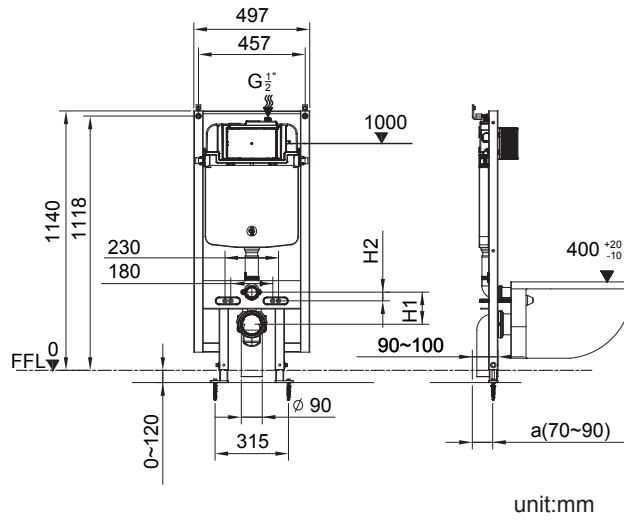

JUSTIME

CONCEALED CISTERN

CONCEALED CISTERN

JUSTIME

6373-01-8000 Concealed Cistern		
Installation dimension	LxWxH(mm)	590x(90-110)x(1140-1260)mm
Water volume adjustment	Full flush	4.5L~6L
	Half flush	3L~4.5L
Actuator Size		245x165mm
Front Push		Matching wall-hung toilet

CONCEALED CISTERN

JUSTIME

6373-03-8000 Concealed Cistern		
Installation dimension	LxWxH(mm)	506x90x(715-990)mm
Water volume adjustment	Full flush	4.5L~6L
	Half flush	3L~4.5L
Actuator Size		245x165mm
Front Push		Matching wall-hung toilet

CONCEALED CISTERN

JUSTIME

6373-P1-8000 Concealed Cistern		
Installation dimension	LxWxH(mm)	497x(90-110)x(1140-1260)mm
Water volume adjustment	Full flush	5.5~6.5L
	Half flush	3~3.5L
Actuator Size		245x165mm
Front Push		Matching wall-hung toilet

CONCEALED CISTERN

JUSTIME

6373-P3-8000 Concealed Cistern		
Installation dimension	LxWxH(mm)	466x80x530mm
Water volume adjustment	Full flush	5.5~6.5L
	Half flush	3~3.5L
Actuator Size		245x165mm
Front Push		Mathing squat toilet