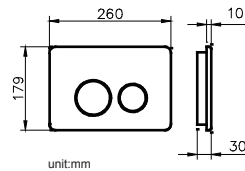

6373-K4-80AB

Finish : Stainless Steel

Operating mode : Mechanical

Matching concealed cisterns : 6373-01-8000. 6373-02-8000
6373-03-8000

6373-K4-80KG

Finish : Stainless Steel

Operating mode : Mechanical

Matching concealed cisterns : 6373-01-8000. 6373-02-8000
6373-03-8000

6373-K4-80MA

Finish : Stainless Steel

Operating mode : Mechanical

Matching concealed cisterns : 6373-01-8000. 6373-02-8000
6373-03-8000

6373-K4-80PK

Finish : Stainless Steel

Operating mode : Mechanical

Matching concealed cisterns : 6373-01-8000. 6373-02-8000
6373-03-8000