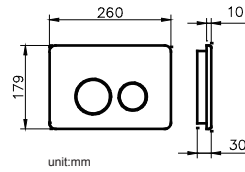

6373-K4-80AB

Finish : Stainless Steel

Operating mode : Mechanical

Matching concealed cisterns : 6373-01-8000. 6373-02-8000
6373-03-8000

6373-K4-80KG

Finish : Stainless Steel

Operating mode : Mechanical

Matching concealed cisterns : 6373-01-8000. 6373-02-8000
6373-03-8000

6373-K4-80MA

Finish : Stainless Steel

Operating mode : Mechanical

Matching concealed cisterns : 6373-01-8000. 6373-02-8000
6373-03-8000

6373-K4-80PK

Finish : Stainless Steel

Operating mode : Mechanical

Matching concealed cisterns : 6373-01-8000. 6373-02-8000
6373-03-8000