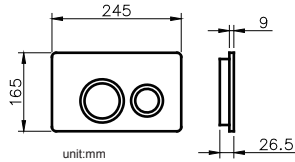

6373-K2-8000

Finish : White

Operating mode : Mechanical

Matching concealed cisterns : 6373-01-8000. 6373-02-8000
6373-03-8000

6373-K2-80CP

Finish : Chrome Shine

Operating mode : Mechanical

Matching concealed cisterns : 6373-01-8000. 6373-02-8000
6373-03-8000

6373-K2-80SD

Finish : Chrome Matte

Operating mode : Mechanical

Matching concealed cisterns : 6373-01-8000. 6373-02-8000
6373-03-8000

6373-K2-80MA

Finish : Black

Operating mode : Mechanical

Matching concealed cisterns : 6373-01-8000. 6373-02-8000
6373-03-8000