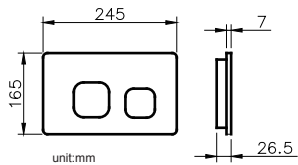

6373-K3-8007

Finish : White (Glass)

Operating mode : Mechanical

Matching concealed cisterns : 6373-01-8000. 6373-02-8000
6373-03-8000

6373-K3-8031

Finish : Black (Glass)

Operating mode : Mechanical

Matching concealed cisterns : 6373-01-8000. 6373-02-8000
6373-03-8000

6373-K4-80S1

Finish : Stainless Steel

Operating mode : Mechanical

Matching concealed cisterns : 6373-01-8000. 6373-02-8000
6373-03-8000

6373-K4-81S1

Finish : Stainless Steel (With Set Screw)

Operating mode : Mechanical

Matching concealed cisterns : 6373-01-8000. 6373-02-8000
6373-03-8000