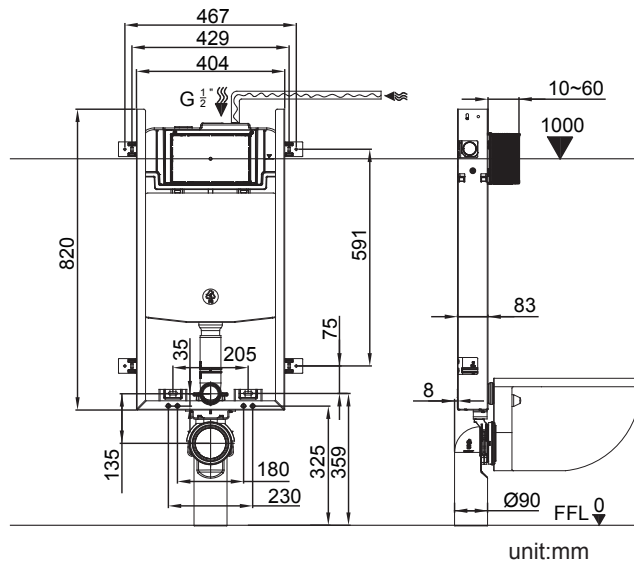

CONCEALED CISTERN

JUSTIME

6373-03-8000 Concealed Cistern		
Installation dimension	LxWxH(mm)	506x90x(715-990)mm
Water volume adjustment	Full flush	4.5L~6L
	Half flush	3L~4.5L
Actuator Size		245x165mm
Front Push		Matching wall-hung toilet

CONCEALED CISTERN

JUSTIME

6373-P1-8000 Concealed Cistern		
Installation dimension	LxWxH(mm)	497x(90-110)x(1140-1260)mm
Water volume adjustment	Full flush	5.5~6.5L
	Half flush	3~3.5L
Actuator Size		245x165mm
Front Push		Matching wall-hung toilet

CONCEALED CISTERN

JUSTIME

6373-P3-8000 Concealed Cistern		
Installation dimension	LxWxH(mm)	466x80x530mm
Water volume adjustment	Full flush	5.5~6.5L
	Half flush	3~3.5L
Actuator Size		245x165mm
Front Push		Mathing squat toilet

CONCEALED CISTERN

JUSTIME

6373-P4-8000 Concealed Cistern		
Installation dimension	LxWxH(mm)	467x820x1145mm
Water volume adjustment	Full flush	5.5~6.5L
	Half flush	3~3.5L
Actuator Size		245x165mm
Front Push		Matching wall-hung toilet