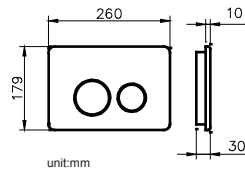

6373-K4-80S1

Finish : Stainless Steel

Operating mode : Mechanical

Matching concealed cisterns : 6373-01-8000. 6373-02-8000
6373-03-8000