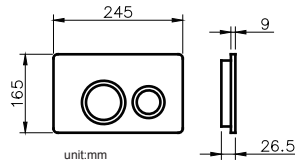

6373-K2-8000

Finish : White

Operating mode : Mechanical

Matching concealed cisterns : 6373-01-8000. 6373-02-8000
6373-03-8000