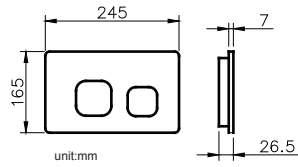

6373-K3-8007

Finish : White (Glass)

Operating mode : Mechanical

Matching concealed cisterns : 6373-01-8000. 6373-02-8000
6373-03-8000