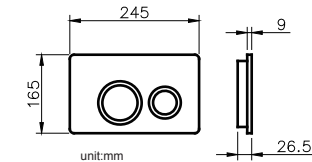

6373-K2-80SD

Finish : Chrome Matte

Operating mode : Mechanical

Matching concealed cisterns : 6373-01-8000. 6373-02-8000
6373-03-8000