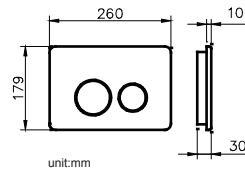

6373-K4-80MA

Finish : Stainless Steel

Operating mode : Mechanical

Matching concealed cisterns : 6373-01-8000. 6373-02-8000
6373-03-8000