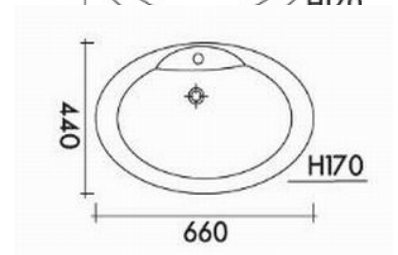

DESCRIPTION:

1. Volume: 7L
2. Color: White
3. Material: Porcelain
4. Hole for faucet drilling: 1-1/4"
5. Overflow: 4/5"
6. Waste: 1-1/2"
7. PS. Long oval basin on deck for bathroom

Certificaion:

Fixing Kits: