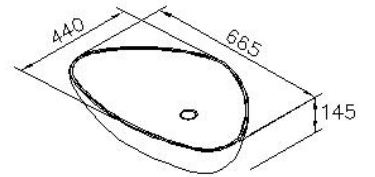

Ceramic Basin
6510-T5-8000

INTRODUCTION:

The simple design of the basin on deck set up with our Justime faucet is the necessary in your lavatory space. Ceramic material is easy to clean so it could lighter your cleaning work.

unit:mm

DESCRIPTION:

1. Size: 665*440*145mm

Certificaion:

Fixing Kits:

1.

AWARD: